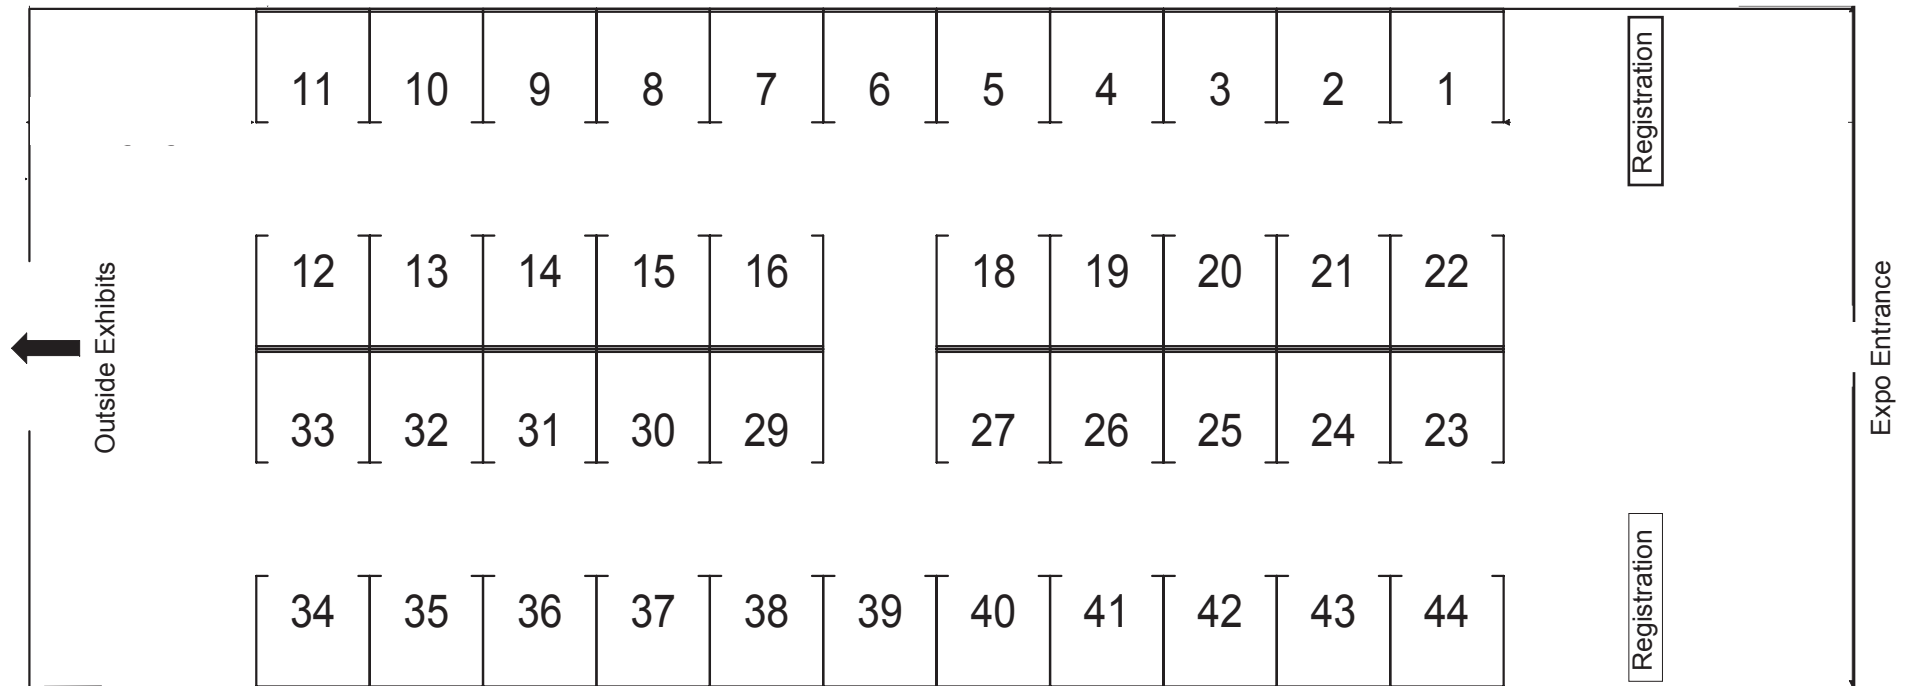

### Treasure Island Resort and Casino Red Wing, MN

- Outside Exhibit spaces are 25' x 50' and 25' x 25'.
- Truck access will be available on the east and west ends of the Expo during setup and at the end of each day.

# 2010 MEGA Utility Equipment Expo

September 15 - 16, 2010

Treasure Island Resort and Casino

Red Wing, MN

- Inside Exhibit spaces are 10' x 10'.
- Pipe and drape will be provided.
- The only access to the Expo is through the Inside Exhibit area.