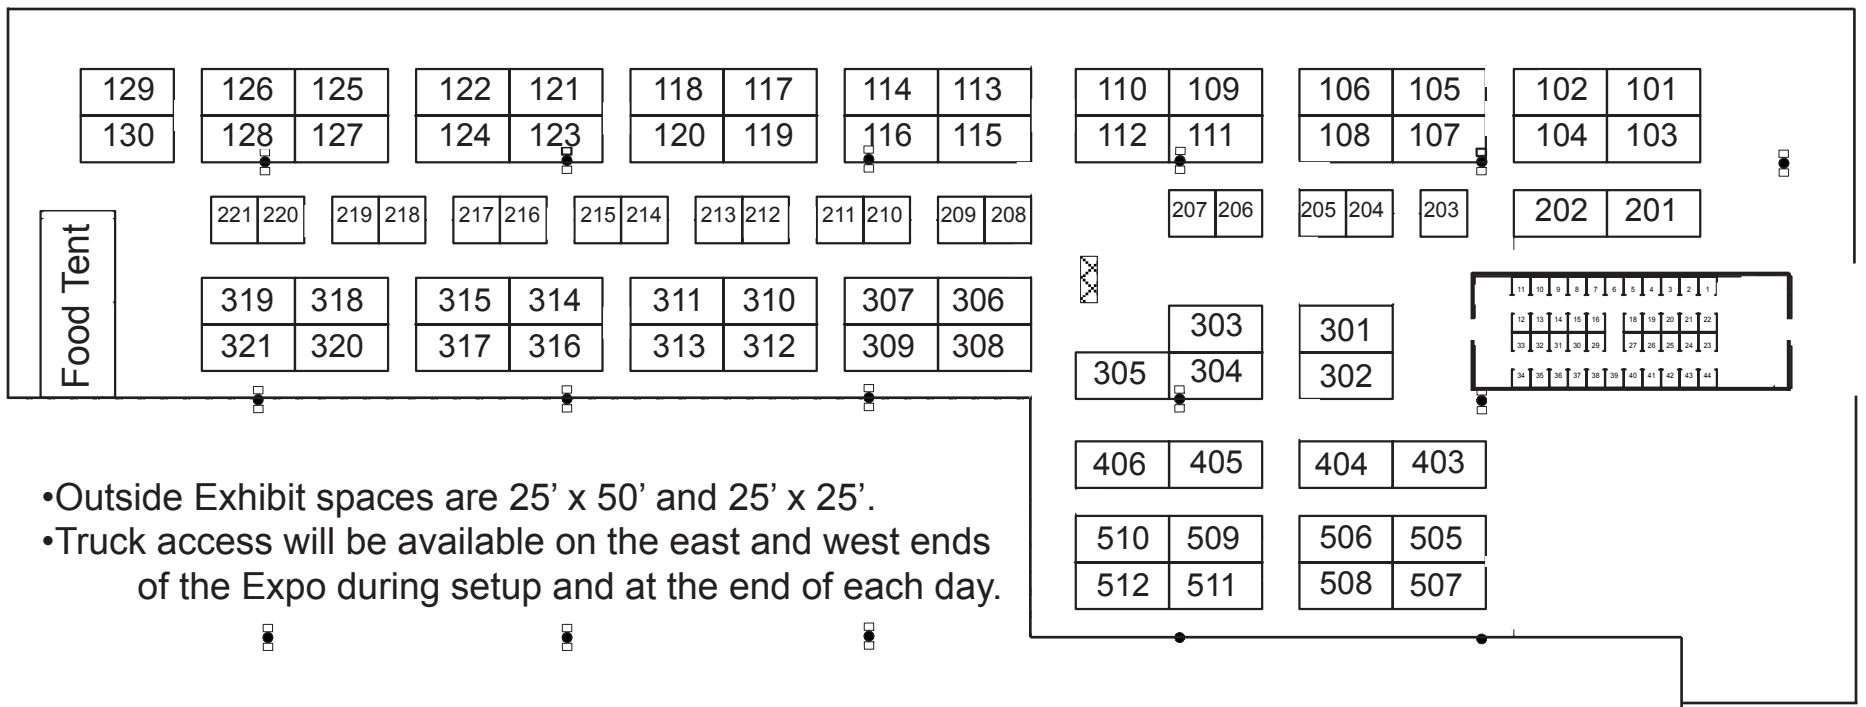

## September 15 - 16, 2010

### Treasure Island Resort and Casino Red Wing, MN

- Outside Exhibit spaces are 25' x 50' and 25' x 25'.
- Truck access will be available on the east and west ends of the Expo during setup and at the end of each day.

# 2010 MEGA Utility Equipment Expo

September 15 - 16, 2010

Treasure Island Resort and Casino

Red Wing, MN

- Inside Exhibit spaces are 10' x 10'.
- Pipe and drape will be provided.
- The only access to the Expo is through the Inside Exhibit area.